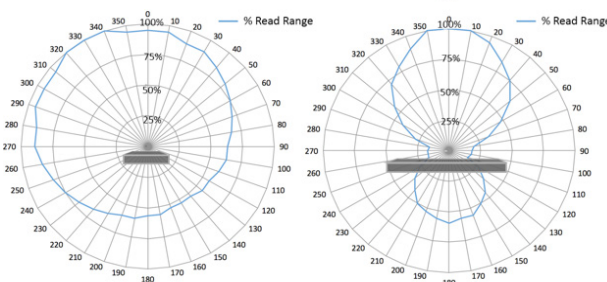

Exo series UHF high-performances on-metal tags

Mechanical plan:

Exo 2000

Exo 3000

Radiation field of the antenna:

Exo 2000

On Metal

Off Metal