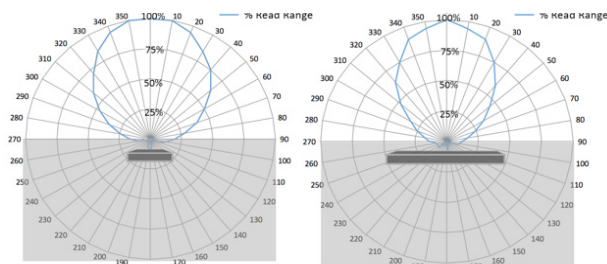

Exo series UHF high-performances on-metal tags

Mechanical plan:

Exo 2000

Exo 3000

Radiation field of the antenna:

Exo 2000

On Metal

Off Metal