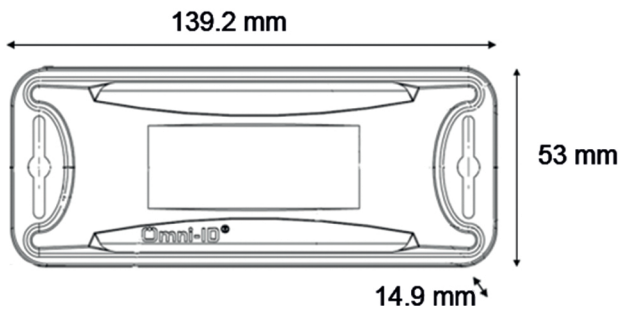

Exo series UHF high-performances on-metal tags

Mechanical plan:

Exo 2000

Exo 3000

Radiation field of the antenna:

Exo 2000

On Metal

Off Metal