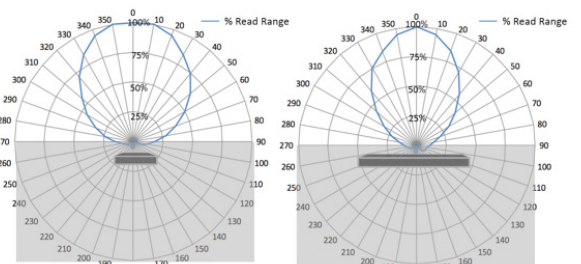

Exo series UHF high-performances on-metal tags

Mechanical plan:

Radiation field of the antenna:

Exo 2000

On Metal

Off Metal

Exo 3000

On Metal

Off Metal