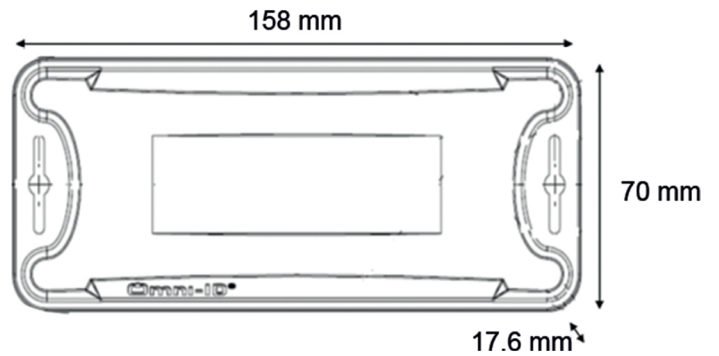

Exo series UHF high-performances on-metal tags

Mechanical plan:

Exo 2000

Exo 3000

Radiation field of the antenna:

Exo 2000

On Metal

Off Metal