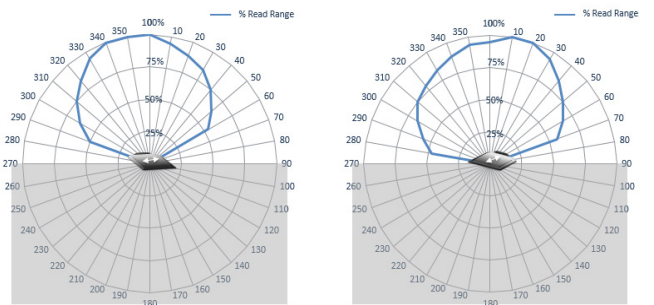

FIT series UHF mini on-metal tags

Mechanical plan :

Fit® 210

Fit® 220

Fit® 400

Radiation field of the antenna:

Fit® 210

On Metal

On Plastic

Fit® 220

On Metal

Fit® 400

Large Metal

Sheet

Small Metal

Asset