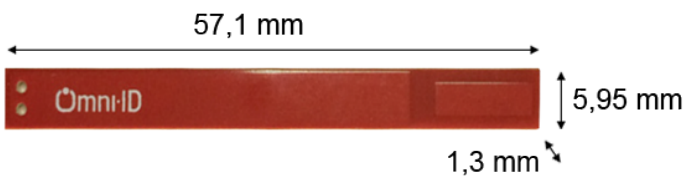

FIT series UHF mini on-metal tags

Mechanical plan :

Fit® 210

Fit® 220

Fit® 400

Radiation field of the antenna:

Fit® 210

On Metal

On Plastic

Fit® 220

On Metal

Fit® 400

Large Metal

Sheet

Small Metal

Asset