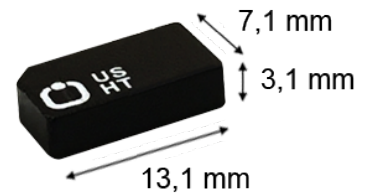

FIT series UHF mini on-metal tags

Mechanical plan :

Fit® 210

Fit® 220

Fit® 400

Radiation field of the antenna:

Fit® 210

On Metal

On Plastic

Fit® 220

On Metal

Fit® 400

Large Metal

Sheet

Small Metal

Asset