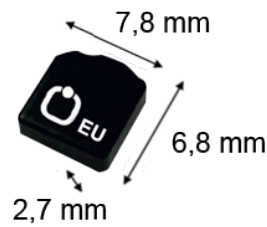

FIT series UHF mini on-metal tags

Mechanical plan :

Fit® 210

Fit® 220

Fit® 400

Radiation field of the antenna:

Fit® 210

On Metal

On Plastic

Fit® 220

On Metal

Fit® 400

Large Metal

Sheet

Small Metal

Asset