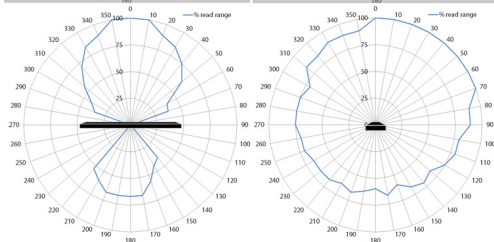

FIT series UHF mini on-metal tags

Mechanical plan :

Fit® 210

Fit® 220

Fit® 400

Radiation field of the antenna:

Fit® 210

On Metal

On Plastic

Fit® 220

On Metal

Fit® 400

Large Metal

Sheet

Small Metal

Asset