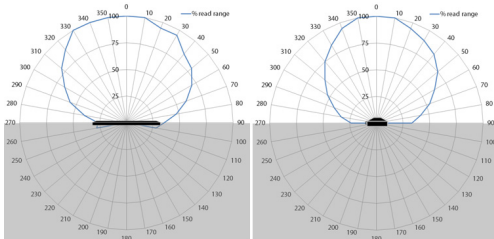

FIT series UHF mini on-metal tags

Mechanical plan :

Fit® 210

Fit® 220

Fit® 400

Radiation field of the antenna:

Fit® 210

On Metal

On Plastic

Fit® 220

On Metal

Fit® 400

Large Metal

Sheet

Small Metal

Asset