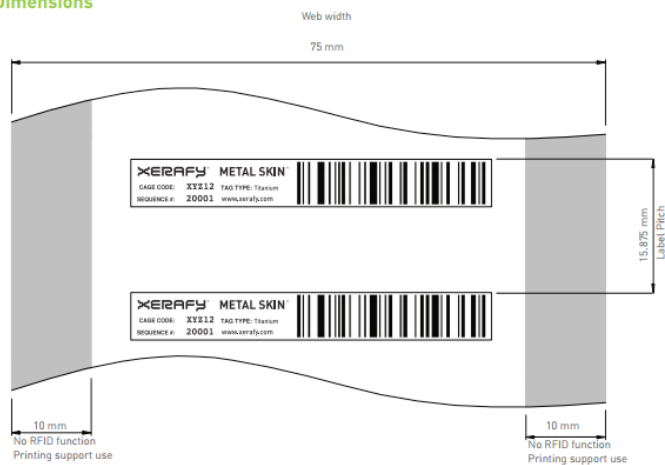

## Titanium Metal Skin® series Narrow on-metal labels

Mechanical plan :

Radiation field of the antenna:

### Product Reel Dimensions

### Smart Label Cross Section