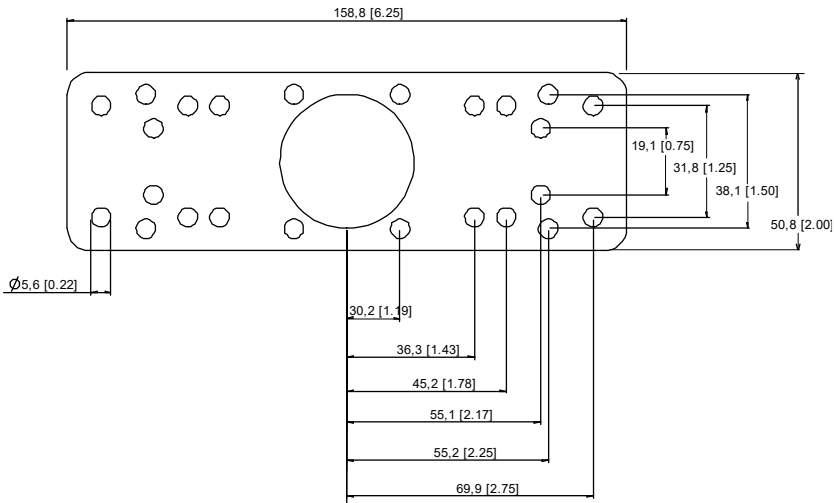

Dimensions

Dimensions

+

+

4 x M4x12*

* M4x12: stainless steel screw

* M4x12: vis Poelier Inox

* M4x12: tornillo de acero inoxidable

Mounting

Montage

Montaje

ANT-SPECTRE-X

SPECTRE

SPECTRE NANO / ANT-SPECTRE-G/H