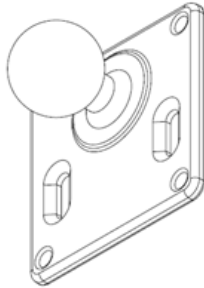

Dimensions

Dimensions

+

+

4 x M4x12*

* M4x12: stainless steel screw

* M4x12: vis Poelier Inox

* M4x12: tornillo de acero inoxidable