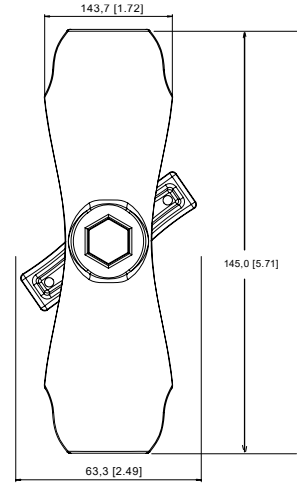

Dimensions

Dimensions

+

+

4 x M4x12*

* M4x12: stainless steel screw

* M4x12: vis Poelier Inox

* M4x12: tornillo de acero inoxidable

Mounting

Montage

Montaje

ANT-SPECTRE-X

SPECTRE

SPECTRE NANO / ANT-SPECTRE-G/H